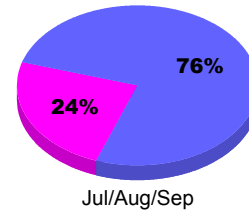

Gender Comparison 2012-2013

Jul/Aug/Sep

Legend: Male (blue), Female (purple)